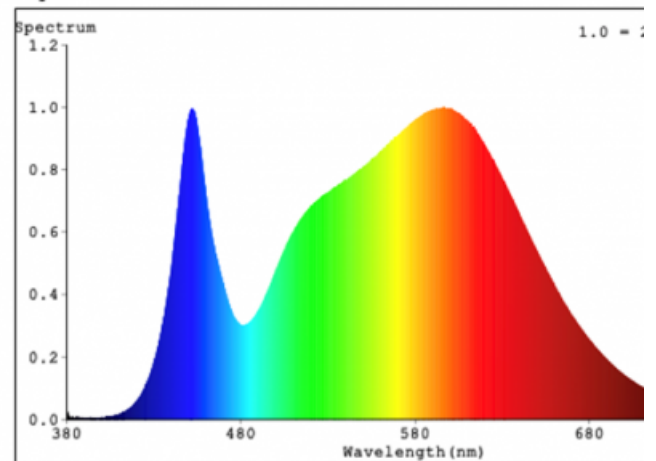

Spectrum

Spectral Distribution