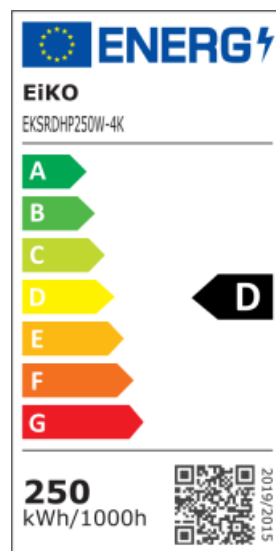

STAR ROAD LED 250W 100-240VAC with 147/78° 100000h

Item #: EKSRDHP250W-4K

Garantie: 5 Jahre/Years

Beam angle: 147/78°

Run-up time: < 1s - 60%

Width: 340mm

CRI: >70

Color temperature: 4000K

Housing color: grau

Weighted energy consumption: 250kWh/1000h

Height: 150mm

Length: 728mm

Life span: 100000h

Power(Watt): 250W

Output(Lumen): 35000lm

Net weight: 10,6kg

Schlagfestigkeit: IK08

Protection type (IP): IP66

SDCM: <=6

Voltage: 100-240V

Type of voltage: AC

STAR ROAD LED 250W 100-240VAC with 147/78° 100000h

Spectrum

Spectral Distribution