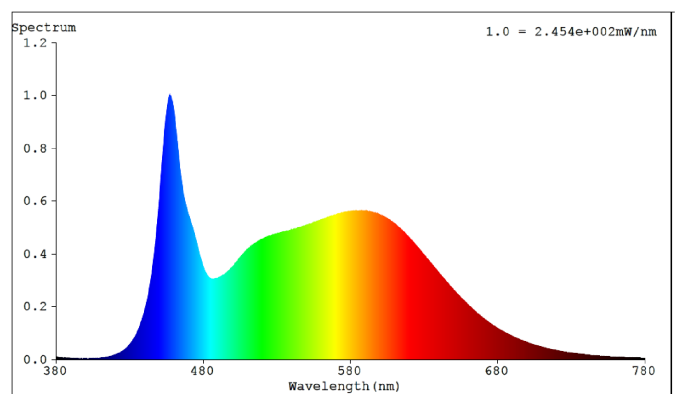

Tri-Proof LED Emergency 65W 240V 5000K 4x1,5mm

Item #: EKTPC65W5K150-5X1,5E

Garantie: 5 Jahre/Years

Beam angle: 120°

Run-up time: < 1s - 60%

Width: 100mm

CRI: >80

Color temperature: 5000K

Feature: opal

Weighted energy consumption: 65kWh/1000h

Height: 82mm

Length: 1560mm

Life span: 50000h

Power(Watt): 65W

Output(Lumen): 9100lm

Schlagfestigkeit: IK10

Protection type (IP): IP65

SDCM: <=5

Voltage: 220-240V

Type of voltage: AC

Temperature environment: -20° - +40°C