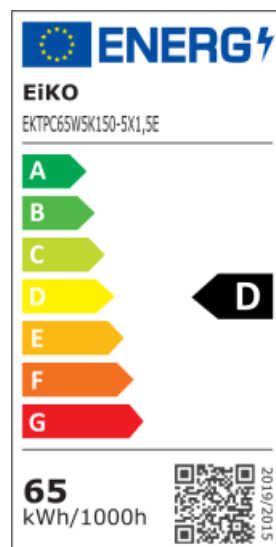

## Tri-Proof LED Emergency 65W 240V 5000K 4x1,5mm

Item #: EKTPC65W5K150-5X1,5E

**Garantie:** 5 Jahre/Years

**Beam angle:** 120°

**Run-up time:** < 1s - 60%

**Width:** 100mm

**CRI:** >80

**Color temperature:** 5000K

**Feature:** opal

**Weighted energy consumption:** 65kWh/1000h

**Height:** 82mm

**Length:** 1560mm

**Life span:** 50000h

**Power(Watt):** 65W

**Output(Lumen):** 9100lm

**Schlagfestigkeit:** IK10

**Protection type (IP):** IP65

**SDCM:** <=5

**Voltage:** 220-240V

**Type of voltage:** AC

**Temperature environment:** -20° - +40°C

The Tri-Proof LED emergency lighting 65W is a robust and reliable solution for effective emergency lighting.