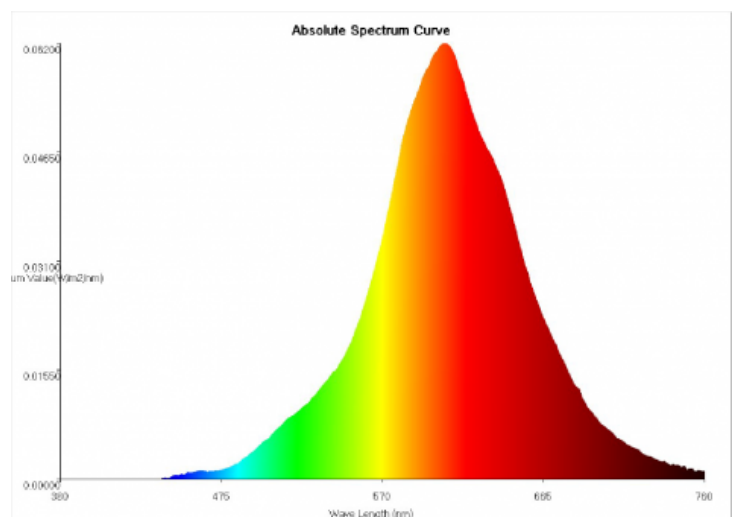

T8 LED 18W G13 85-265VAC yellow

Item #: LT18/LED-016

Decorative T8 LED glass tubes in color. T8 LED 18W
G13 85-265VAC yellow 30.000h 1200mm 320° Glass
1080lm / 10pcs carton

Garantie: 2 Jahre/Years

Beam angle: 320°

Run-up time: < 1s - 60%

Dimmable: nein

Diameter: 26mm

Energy efficiency: B

Replacement for: 36W

Color temperature: gelb

Form: T8

Weighted energy consumption: 18kWh/1000h

Length: 1200mm

Life span: 30000h

Power(Watt): 18W

Output(Lumen): 1080lm

Switch cycles: >50000

Base: G13

Voltage: 85-265V

Type of voltage: AC

VPE/PU: 10 pcs.