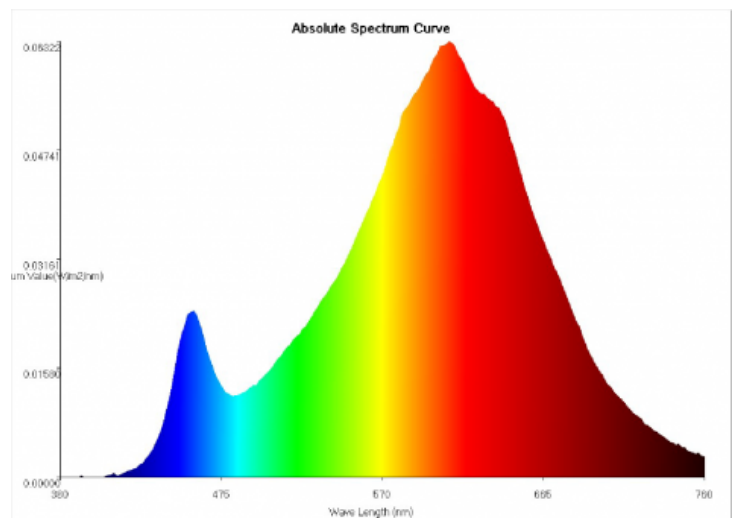

G45 Deco LED E27 240V 2W warmwhite 2700K

Item #: DLED-G45/2-E27HS

Head Mirror Silver. With its vintage classic shape and LED strings in traditional incandescent look, our Filament LEDs are the perfect retrofit choice for replacing the banned light bulb.

Garantie: 2 Jahre

Beam angle: 300°

Run-up time: < 1s - 60%

Gross weight: 20g

CRI: >80

Dimmable: nein

Diameter: 45mm

Energy efficiency: A++

Replacement for: 15-25W

Color temperature: 2700K

Finish: half silver top

Form: G45

Weighted energy consumption: 2kWh/1000h

Length: 70mm

Life span: 10000h

Power(Watt): 2W

Output(Lumen): 220lm

Net weight: 10g

Power factor: >0.95

Switch cycles: >25000

SDCM: <=6

Base: E27

Voltage: 220-240V

Type of voltage: AC

Temperature environment: -25°C

Packaging width: 46mm

Packaging height: 85mm

Packaging length: 46mm