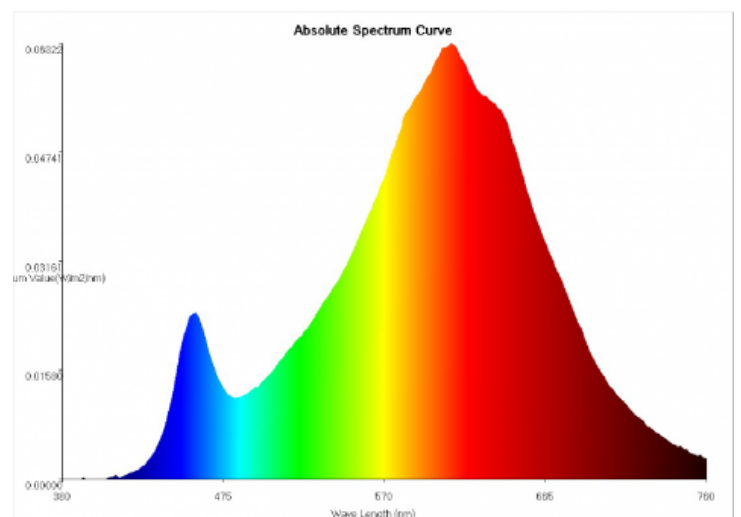

G45 Deco LED E27 240V 2W warmwhite 2700K

Item #: DLED-G45/2-E27HS

Head Mirror Silver. With its vintage classic shape and LED strings in traditional incandescent look, our Filament LEDs are the perfect retrofit choice for replacing the banned light bulb.

Garantie: 2 Jahre

Beam angle: 300°

Run-up time: < 1s - 60%

Gross weight: 20g

CRI: >80

Dimmable: nein

Diameter: 45mm

Energy efficiency: A++

Replacement for: 15-25W

Color temperature: 2700K

Finish: half silver top

Form: G45

Weighted energy consumption: 2kWh/1000h

Length: 70mm

Life span: 10000h

Power(Watt): 2W

Output(Lumen): 220lm

Net weight: 10g

Power factor: >0.95

Switch cycles: >25000

SDCM: <=6

Base: E27

Voltage: 220-240V

Type of voltage: AC

Temperature environment: -25°C

Packaging width: 46mm

Packaging height: 85mm

Packaging length: 46mm